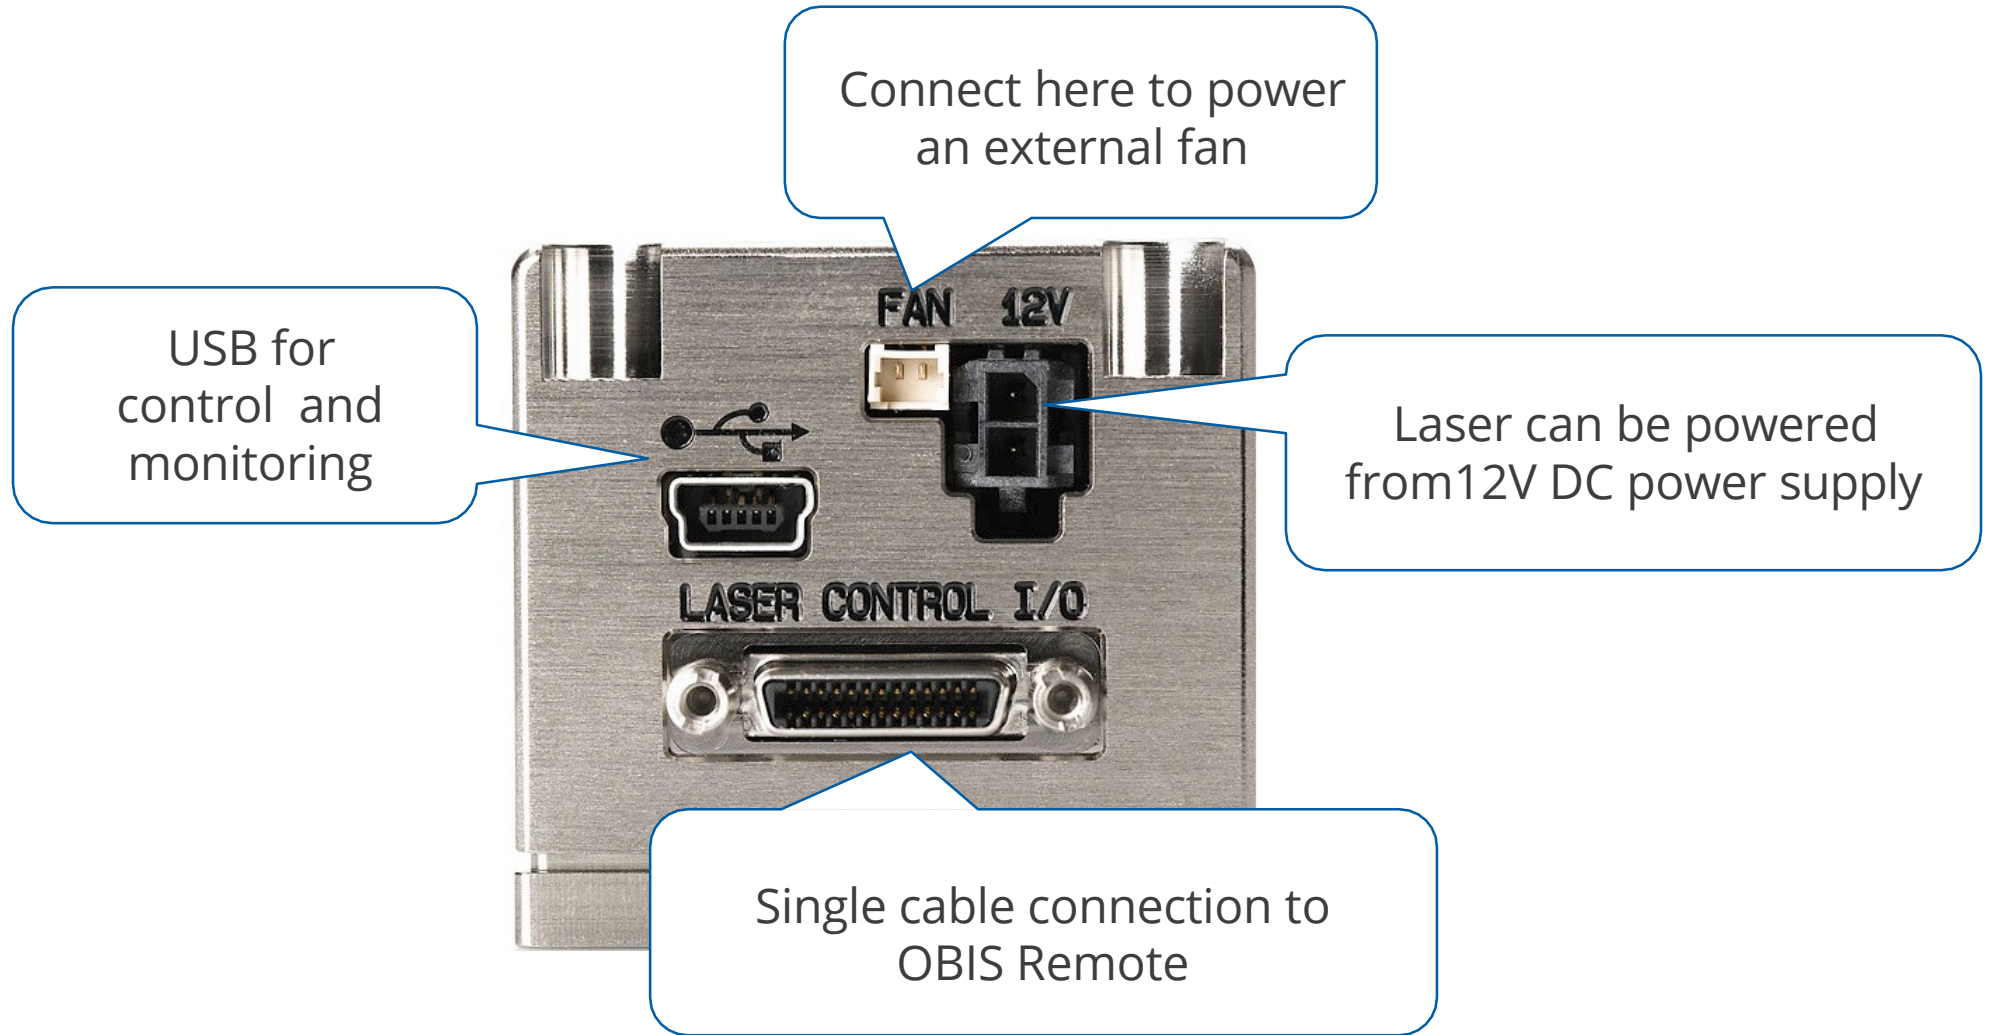

OBIS – The Smart Laser

70 x 40 x 38 mm

Back View

A revolutionary design for commonality with an integrated controller

OBIS Lasers

OBIS lasers are available as a laser or a laser system.

Laser

Laser System

OBIS Back Panel

Top Panel Status Indicator – Easy-to-Read

Mode	Color
Warm up	
Error	
Laser Emission	
Standby	

Integrated computer for control, diagnostics, and status

OBIS Laser System

The OBIS Laser System includes:

Laser 	Remote 	Laser-to-Remote Cable (SDR) 	Power Supply and USA Cord 
Bolts and Washers 	Mounting Hardware for Remote 	USB Cable 	Includes User Manual and Software 
Laser Safety Pamphlet 	Interlock for Remote 	Keys for Remote 	Wavelength Labels 